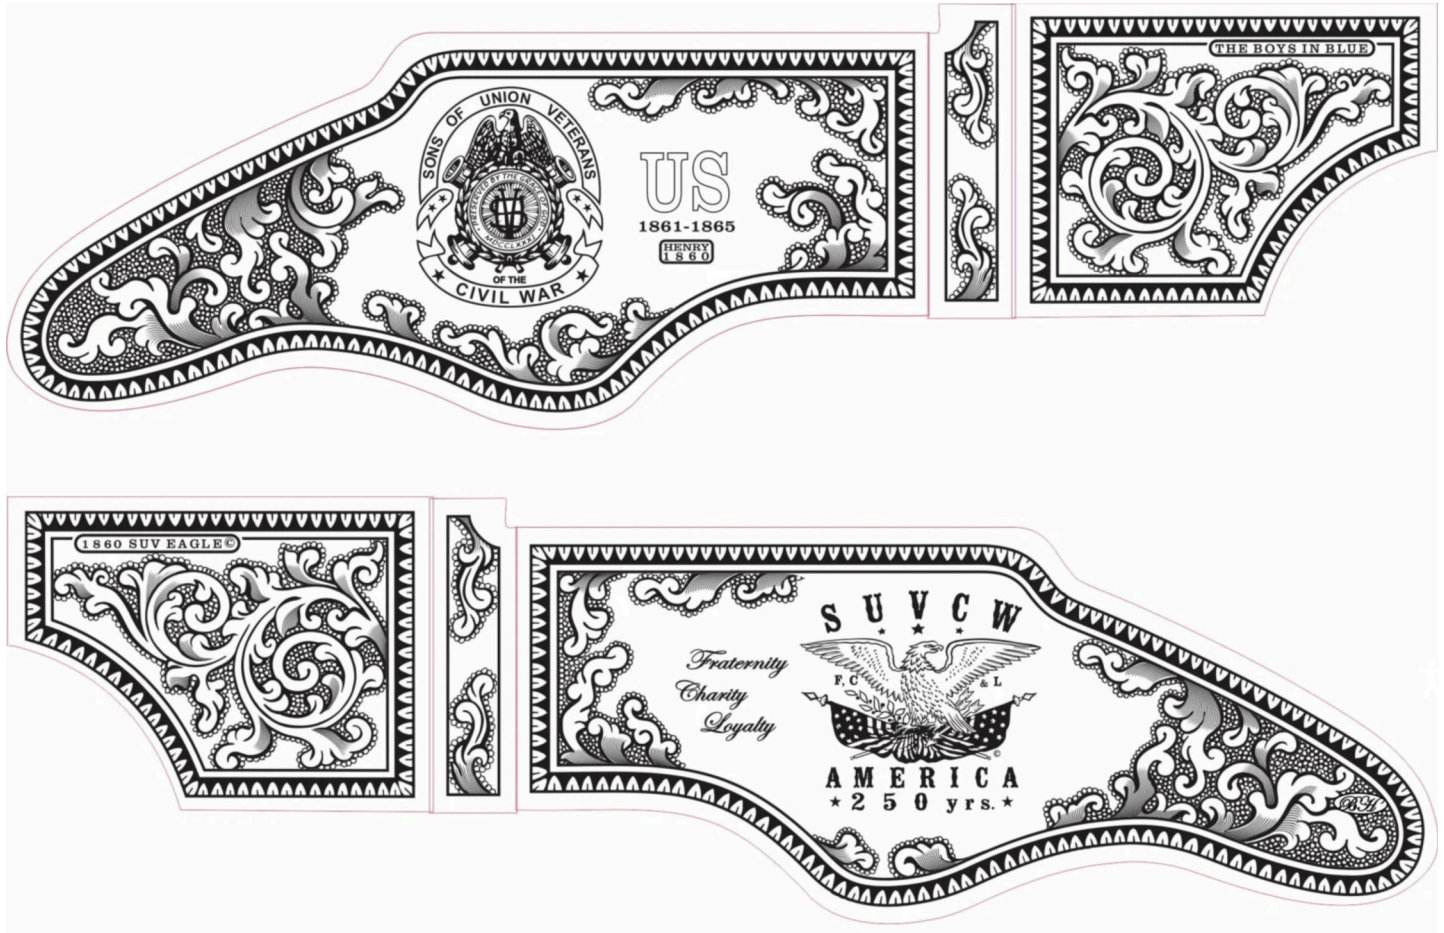

Placing your order now reserves your position in our production queue. Rifles are manufactured to order on a rolling monthly basis.

- Your order secures your place in line
- Rifles are produced in the order received
- Please allow up to **150 days** for delivery to your selected dealer

Note: We are unable to accommodate requests for specific serial numbers. Serial numbers are assigned sequentially based on order timing.

Sons of Union Veterans of the Civil War

A portion of the proceeds from the sale of every Henry 1860 SUV Eagle® will be donated to the SUVCW organization.

The **Sons of Union Veterans of the Civil War (SUVCW)** is a congressionally chartered nonprofit organization dedicated to preserving the history and legacy of the men who fought to save the Union. Through education, memorial preservation, and patriotic instruction, SUVCW ensures that the sacrifices of "The Boys in Blue" are never forgotten.