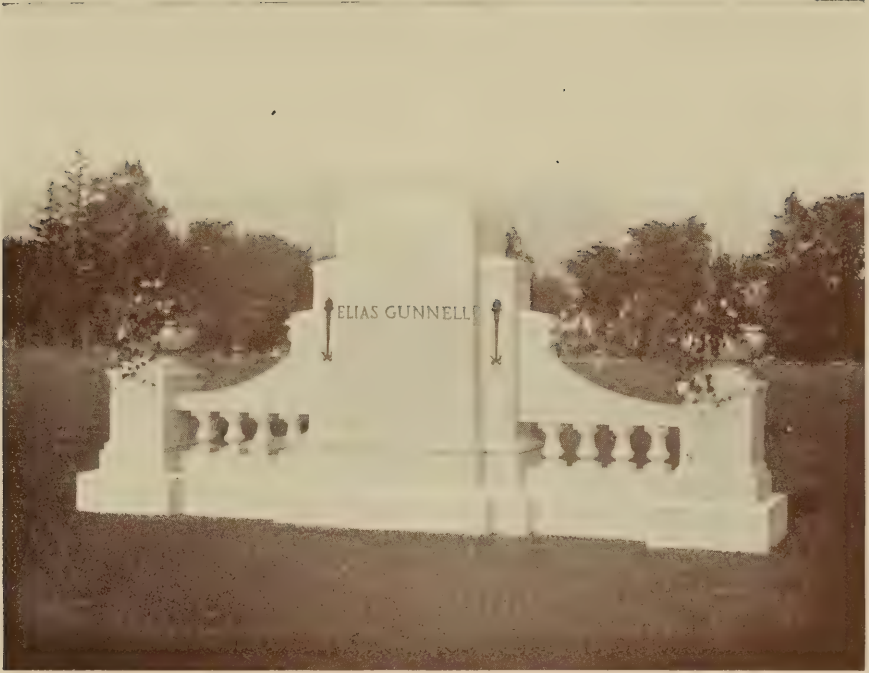

*A Muldoon Memorial in
Manitowoc, Wisconsin*